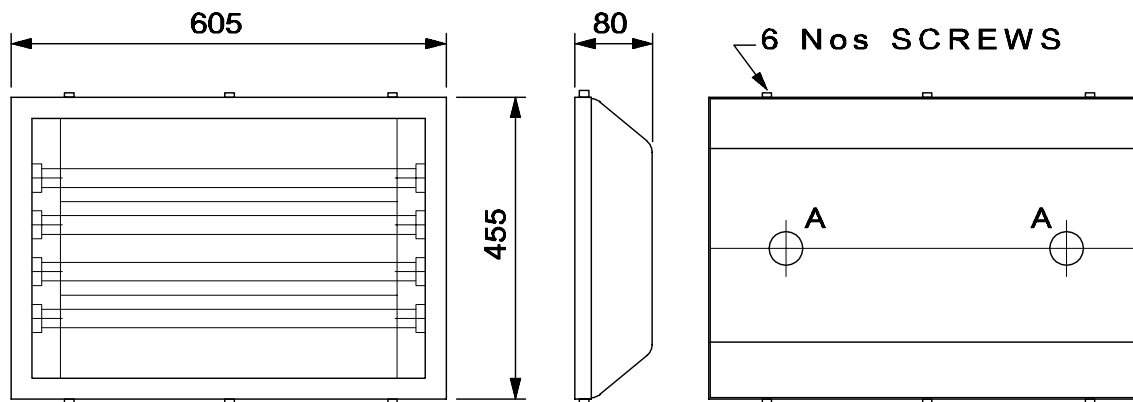

### T5 Decorative Multifunctional Luminaire

BTMB 414/424

A=2 Nos 20 DIA KNOCKOUTS

NOMINAL DIMENSIONS IN mm Tolerance +/-5