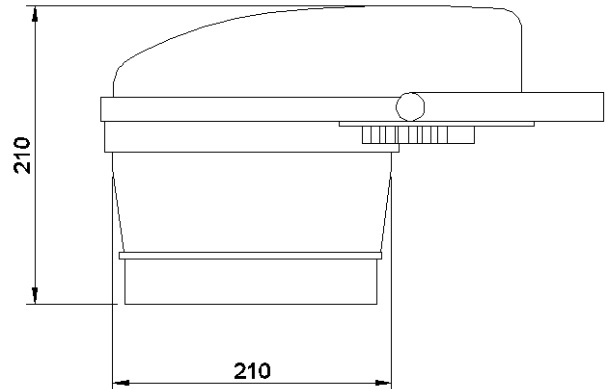

Le Magique
LANDSCAPE LIGHTING

BEFL 70/150 MH DE

NOMINAL DIMENSIONS IN mm Tolerance +/-5

Features & Benefits

- Polyester powder coated cast aluminium housing can be mounted on wall ⇒ aesthetically appealing.
- High resistance techopolymer cover fastened to the housing with silicon seal and steel screws ⇒ dust proof (IP66) and easy to install & maintain.
- Specially designed mounting bracket ⇒ aim the object between 90° to 135°
- Wired with accessories suitable for 70/150W MH DE lamp ⇒ energy efficient & low operating cost.
- Suitable for 70W MH DE lamp. Pair of Rx 7s.
- Suitable for 150W MH DE lamp. Pair of 7s-24.